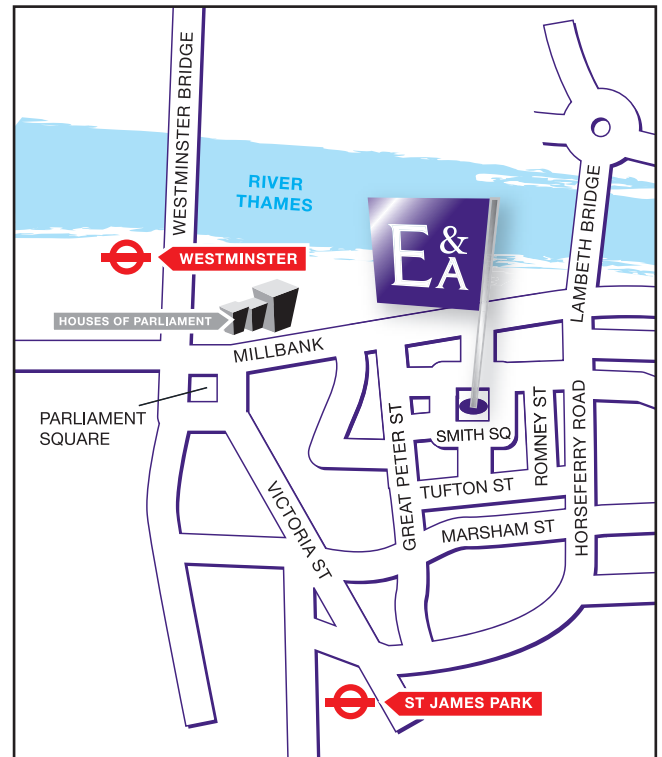

Ellwood & Atfield is located in the heart of Westminster. The site is bounded by Marsham Street to the South, Great Peter Street to the West, and Millbank to the North and Horseferry Road to the East.

By Car ...

Ellwood & Atfield is accessible by car. For parking there are a limited number of metered parking bays on the surrounding streets. In addition a short walk away is Abingdon Street Car Park located on Great College Street, LONDON SW1X 1XX however spaces are limited so should be booked in advance through www.123-car-parking.co.uk. The car park is accessible for wheelchair users. Ellwood & Atfield is located within London's Congestion Charge zone.

By Tube...

Ellwood & Atfield is located equidistant from Westminster tube station and St James Park Tube station and is served by the District, Circle and Jubilee lines.

By Bus...

Local bus route numbers:

- 87 Wandsworth Town to Aldwych
- 88 Camden – Clapham Common
- 507 Waterloo – Victoria
- 3 Oxford Circus - Crystal Palace
- C10 Canada Water - Victoria

By Bike...

There is a Barclays Cycle Hire ("Boris Bike") docking station located directly outside the front of Ellwood & Atfield's office.